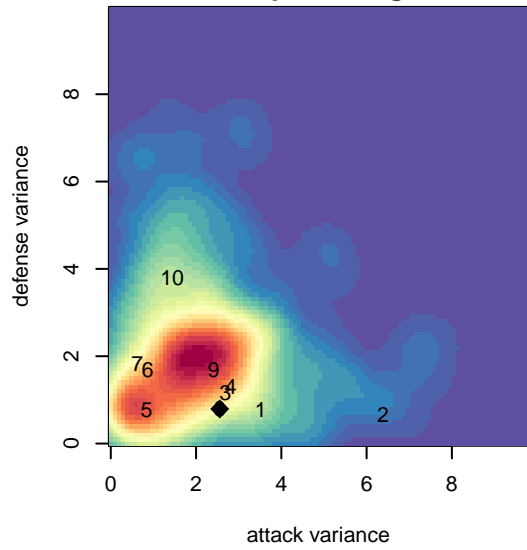

# 4-H FC Joga B04

, OR  
 B04 total strength=1117  
 attack=3.91 defense=2.3  
 spr league = Spr OYS B04 Premier White

alt names used:  
 4-H 04B FC Joga  
 4-H 04B FC Joga

Venues played:  
 2016 Spr OYS B04 Premier White  
 2016 OYS State Cup B04

**4-H FC Joga B04**  
 Dots are actual minus expected GF (blue circles) and GA (red triangles).  
 Blue line is smoothed change in attack strength. Red is smoothed change in defense strength.

**attack and defense variance (black dot)  
relative to other teams  
and top 10 in region**

**Performance relative to 13 month average**

Distribution of opponents  
 Red = Lose zone, Blue = Win zone, Green = Even  
 Black line separates win/lose zones

lot. A=Neither has attack advantage, B=Opponent has both attack and defense advantage, C=Opponent has both attack and defense disadvantage, D=Both have